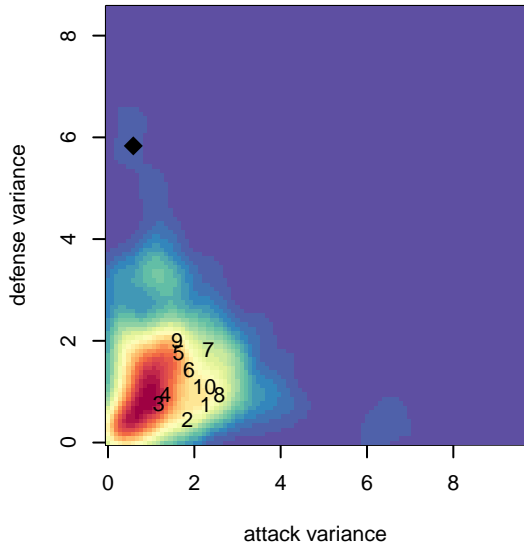

Harbor Premier White G03

Harbor FC
 Gig Harbor, WA
 G03 total strength=699
 attack=0.86 defense=0.58
 fall league = RCL G03 Div 5
 spr league = Win RCL G03 Div 5
 notes= Arrington 2014

alt names used:
 Harbor FC G2003 White
 Harbor Premier G03 White
 Harbor Premier G03 White B
 HARBOR PREMIERHARBOR 2003 WHITE
 Harbor Premier G03 White B
 Harbor Premier G03 White B

Venues played:
 2016 Snohomish United Invt Silver
 2016 Sounders FC Cup GU14 Silver
 2016 Tye Cup G03 Gold
 2016 RCL G03 Div 5
 2016 Win RCL G03 Div 5
 2016 WYS Presidents Cup G03 Division 2

**attack and defense variance (black dot)
relative to other teams
and top 10 in region**