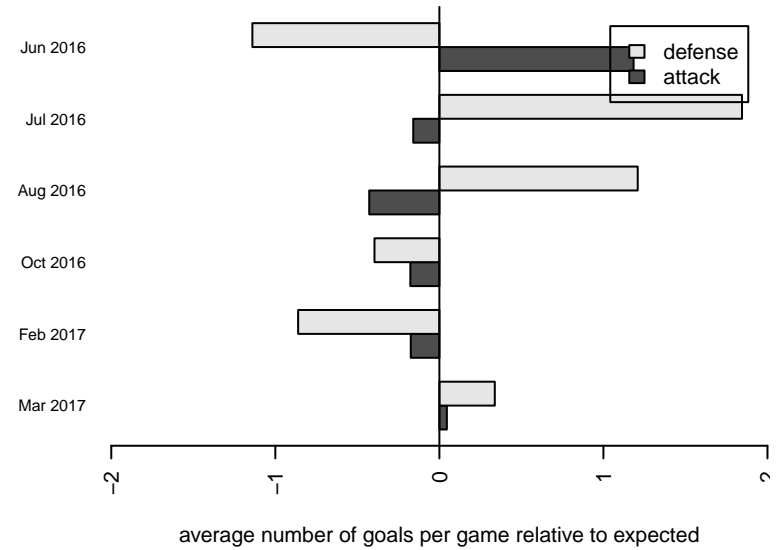

Performance relative to 13 month average