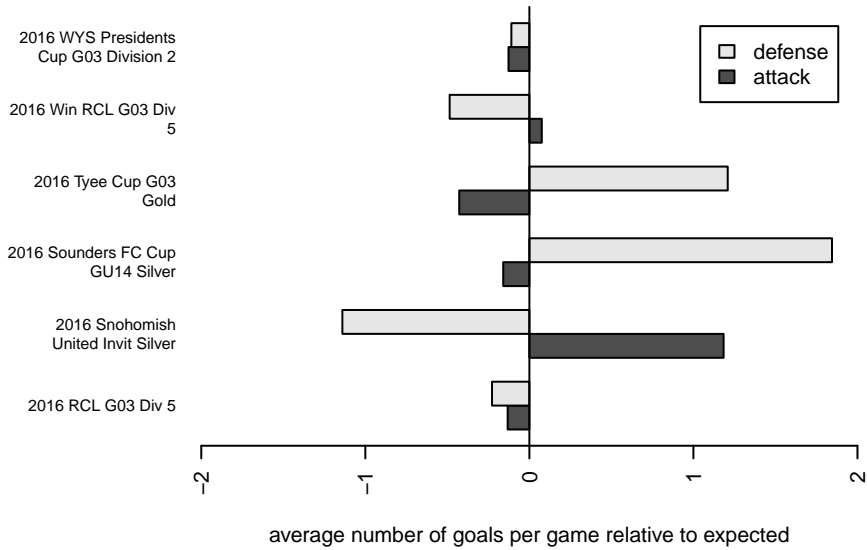

Performance relative to 13 month average