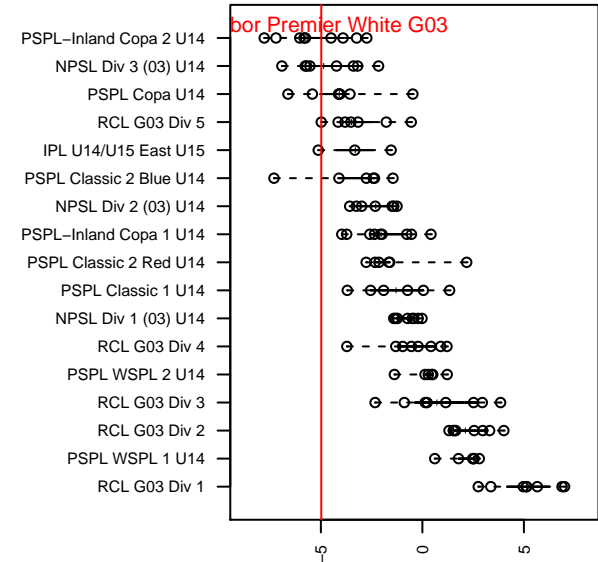

**attack and defense rating
relative to others at age
and all opponents in last 13 months**