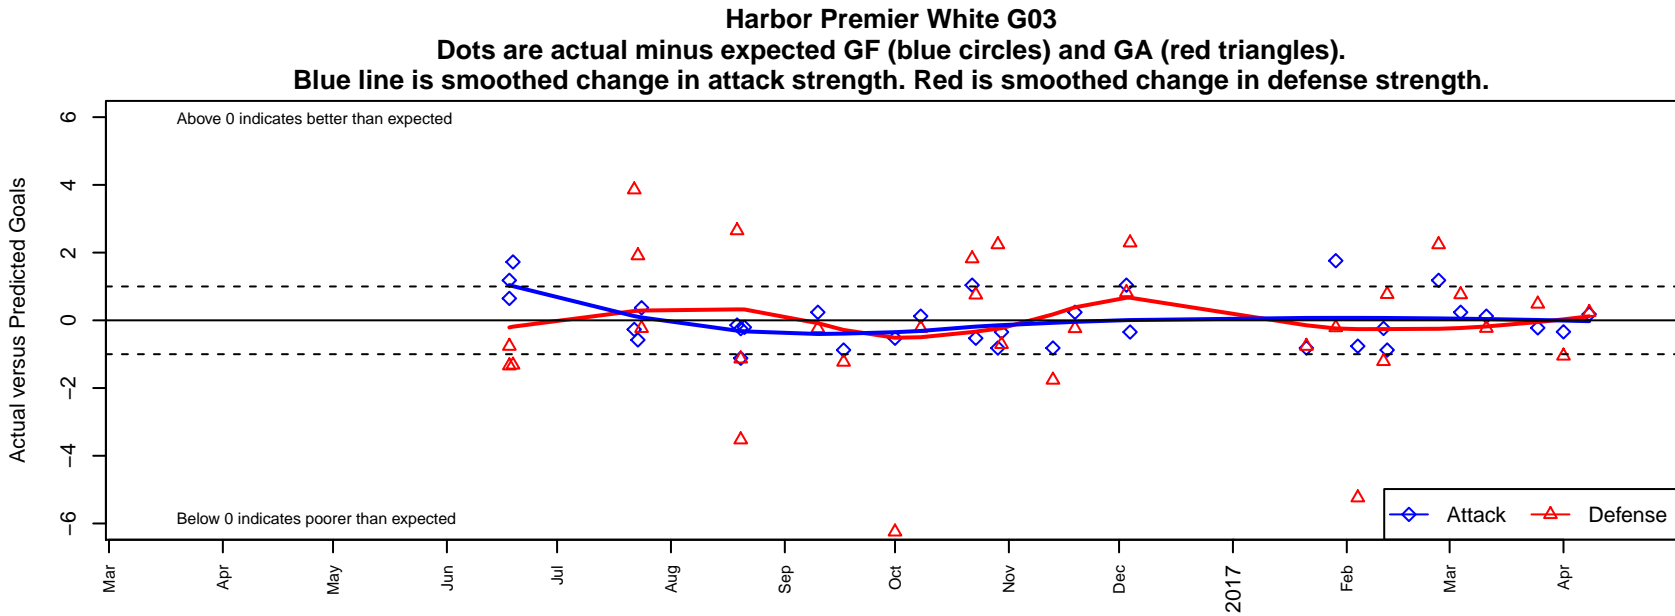

Harbor Premier White G03

Harbor FC
 Gig Harbor, WA
 G03 total strength=699
 attack=0.86 defense=0.58
 fall league = RCL G03 Div 5
 spr league = Win RCL G03 Div 5
 notes= Arrington 2014

alt names used:
 Harbor FC G2003 White
 Harbor Premier G03 White
 Harbor Premier G03 White B
 HARBOR PREMIERHARBOR 2003 WHITE
 Harbor Premier G03 White B
 Harbor Premier G03 White B

Venues played:
 2016 Snohomish United Invt Silver
 2016 Sounders FC Cup GU14 Silver
 2016 Tye Cup G03 Gold
 2016 RCL G03 Div 5
 2016 Win RCL G03 Div 5
 2016 WYS Presidents Cup G03 Division 2

**attack and defense variance (black dot)
relative to other teams
and top 10 in region**