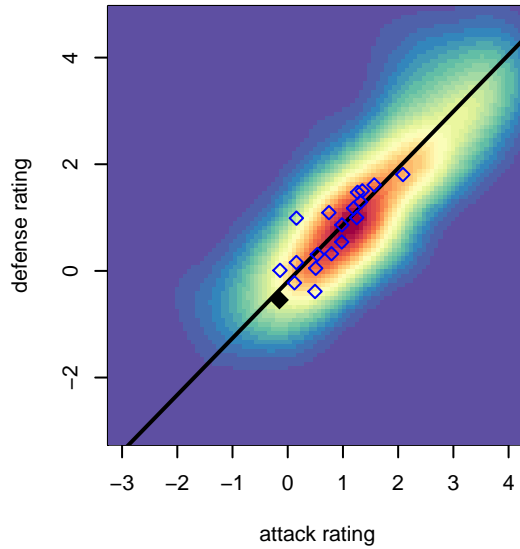

**attack and defense rating
relative to others at age
and all opponents in last 13 months**